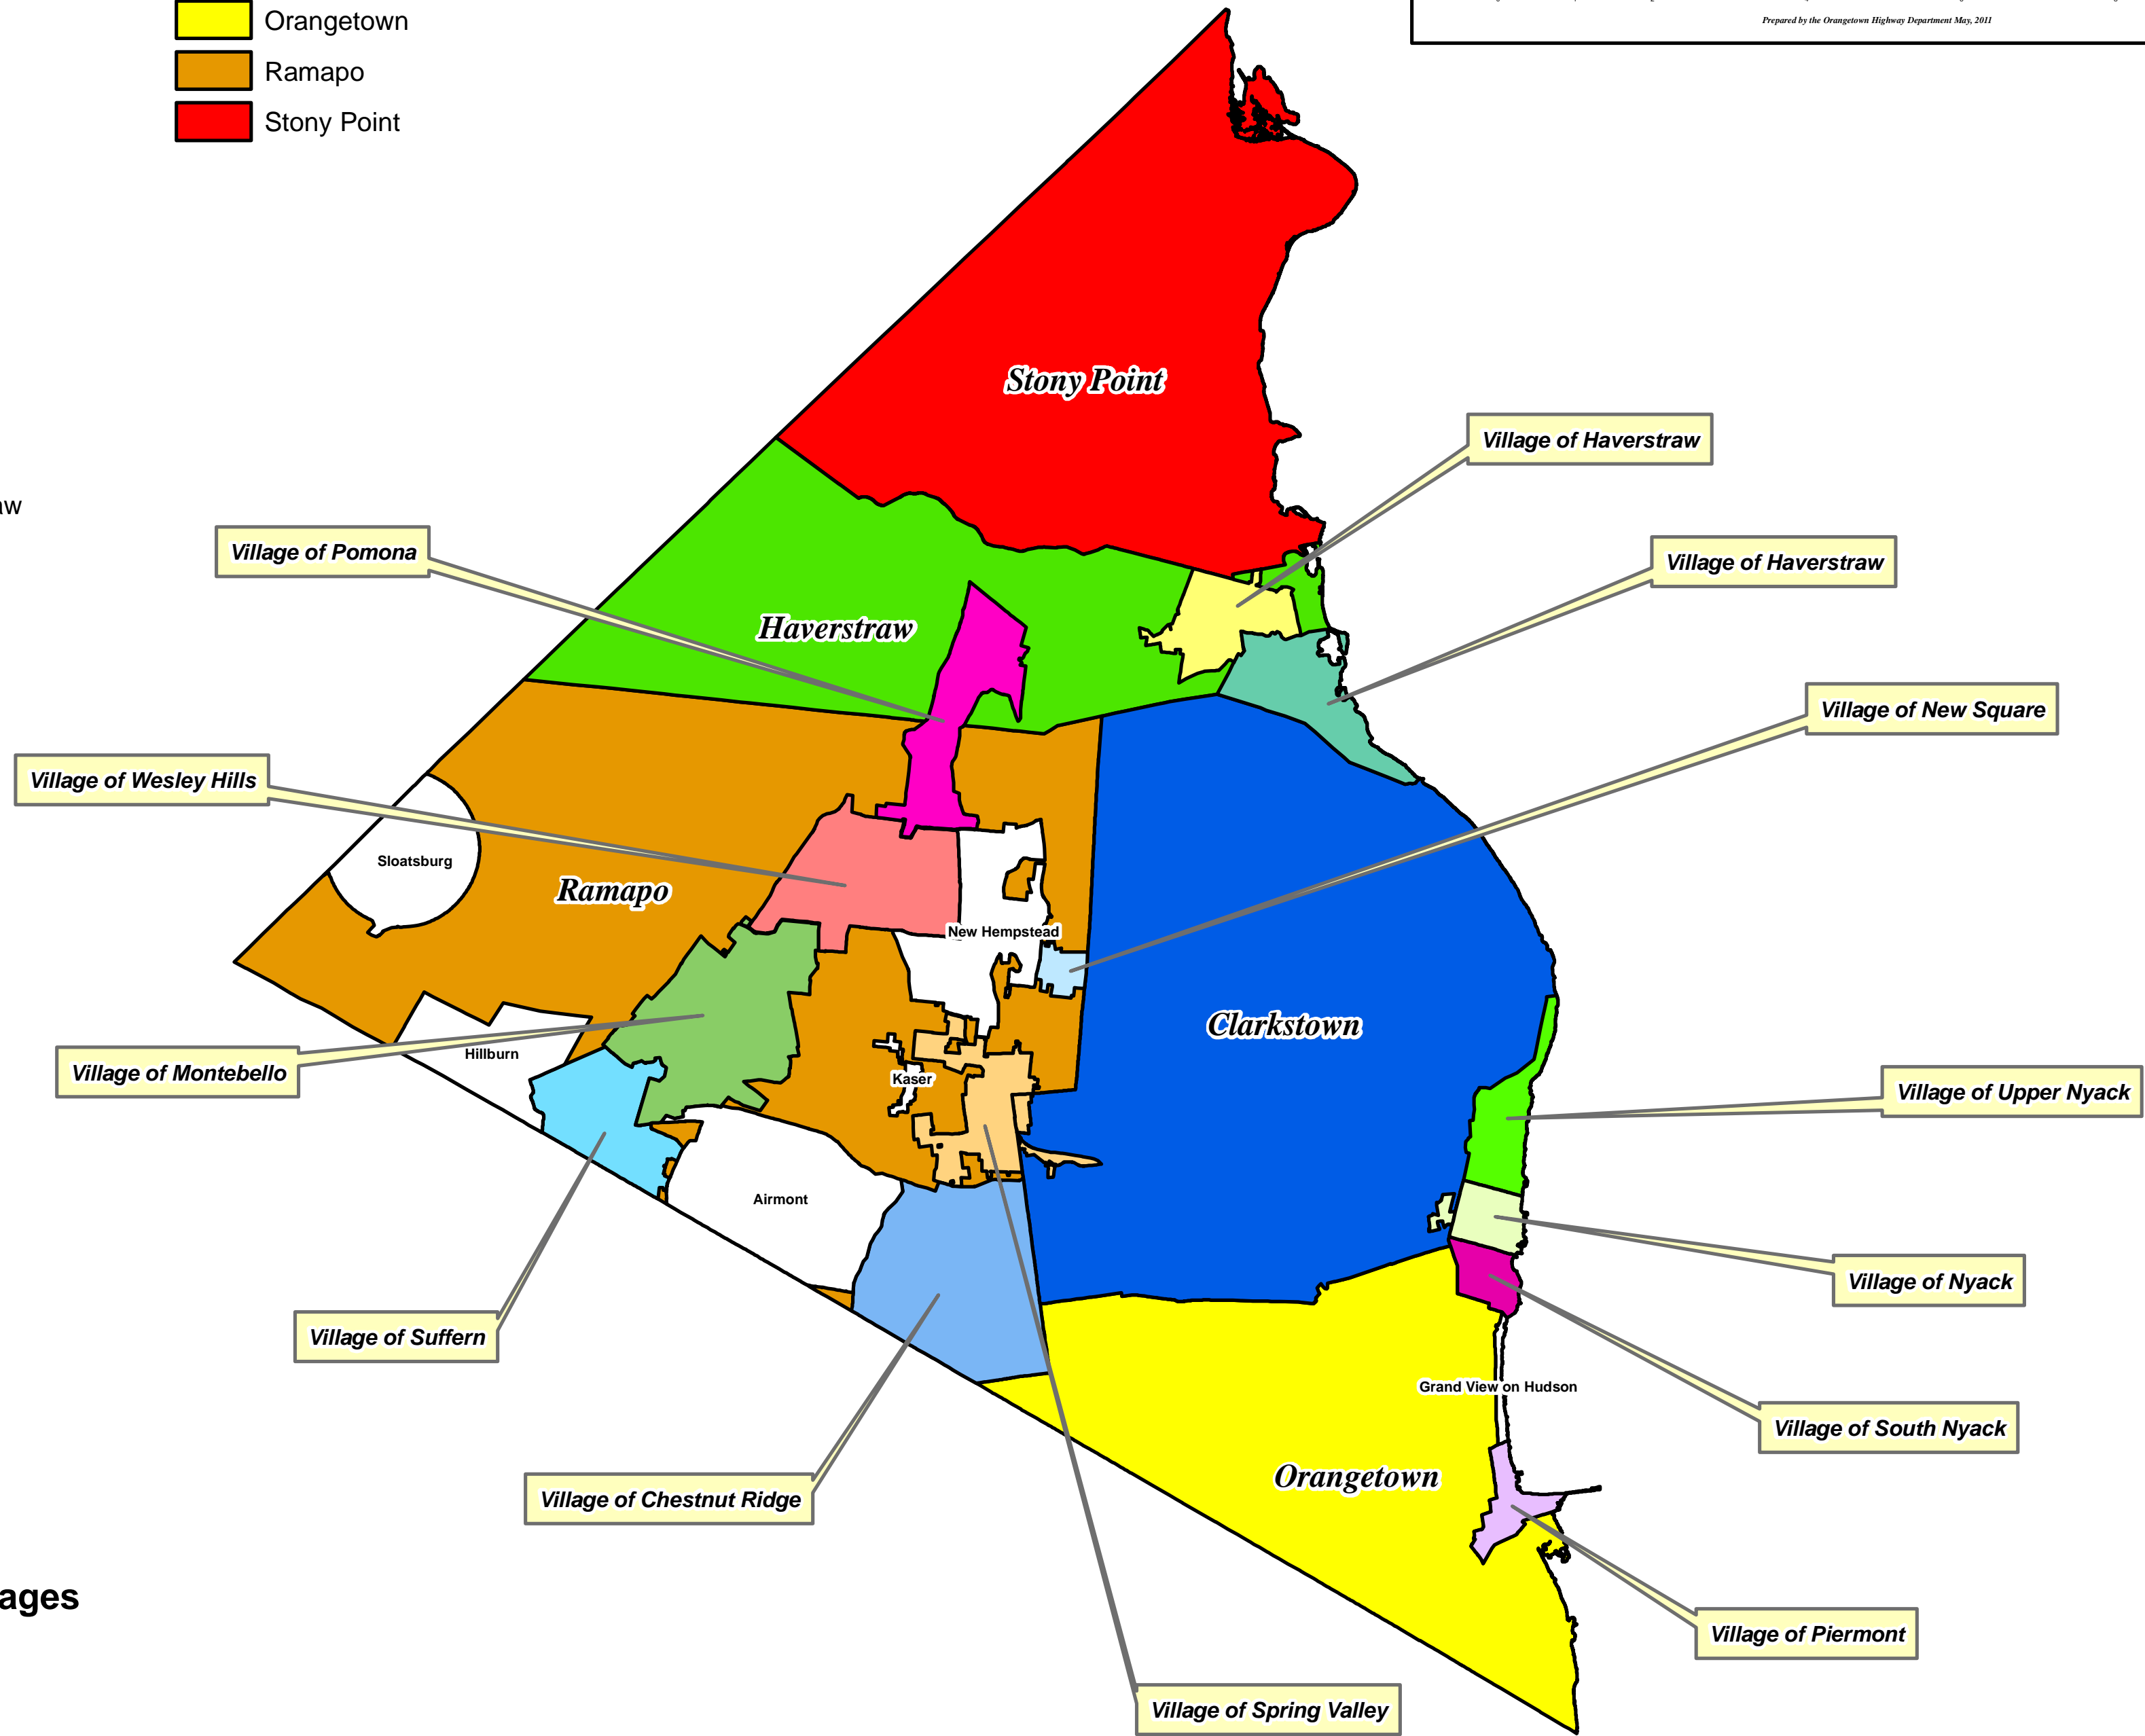

**Participating Villages**

- Village of Chestnut Ridge
- Village of Haverstraw
- Village of Montebello
- Village of New Square
- Village of Nyack
- Village of Piermont
- Village of Pomona
- Village of South Nyack
- Village of Spring Valley
- Village of Suffern
- Village of Upper Nyack
- Village of Wesley Hills
- Village of West Haverstraw

**Participating Towns**

- Clarkstown
- Haverstraw
- Orangetown
- Ramapo
- Stony Point

*Stormwater Consortium Of Rockland County  
Participating Towns and Villages*

4

Prepared by the Orangetown Highway Department May, 2011

**Non-Participating Villages**

- Airmont
- Grand View on Hudson
- Hillburn
- Kaser
- New Hempstead
- Sloatsburg